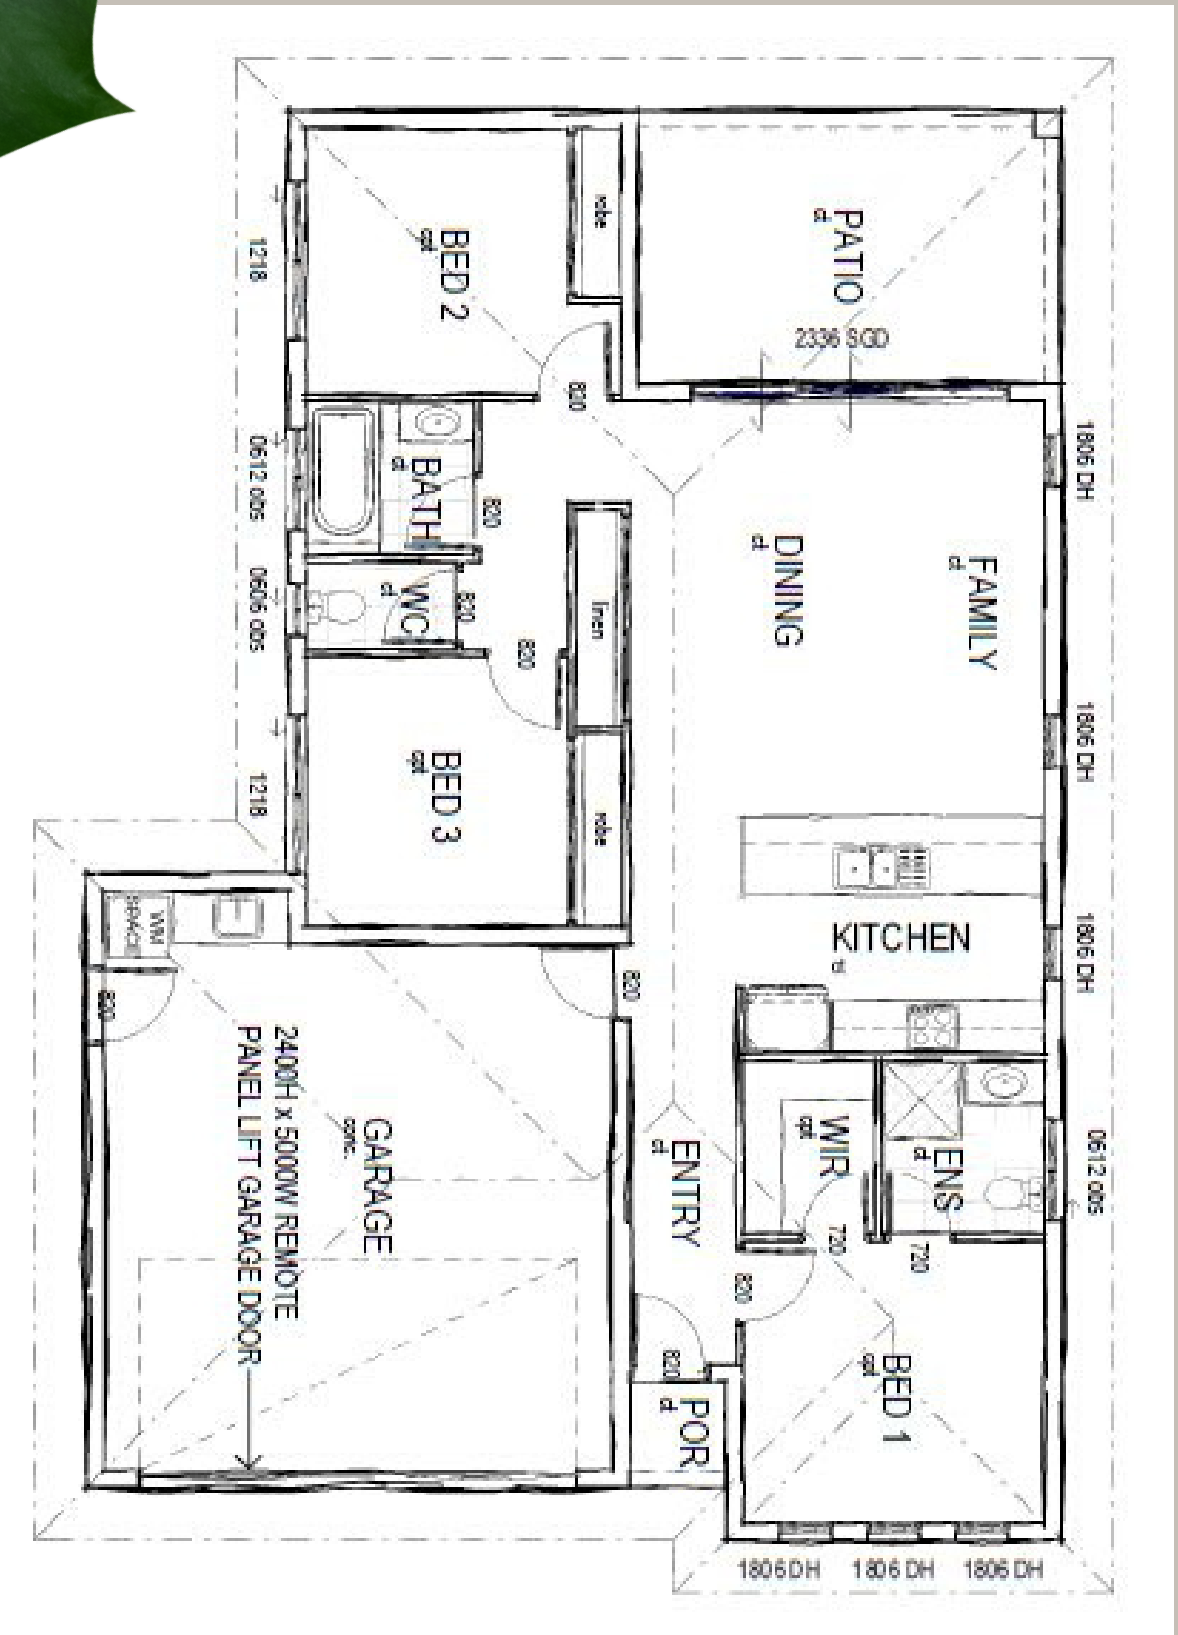

*Example only

Illara

- Fully air-conditioned
- Open plan living
- Ensuite to main bedroom
- Stone bench top kitchen
- Custom cabinetry throughout
- Exposed aggregate driveway
- Quality fixtures and fittings
- 2.7m ceiling heights

3

2

2