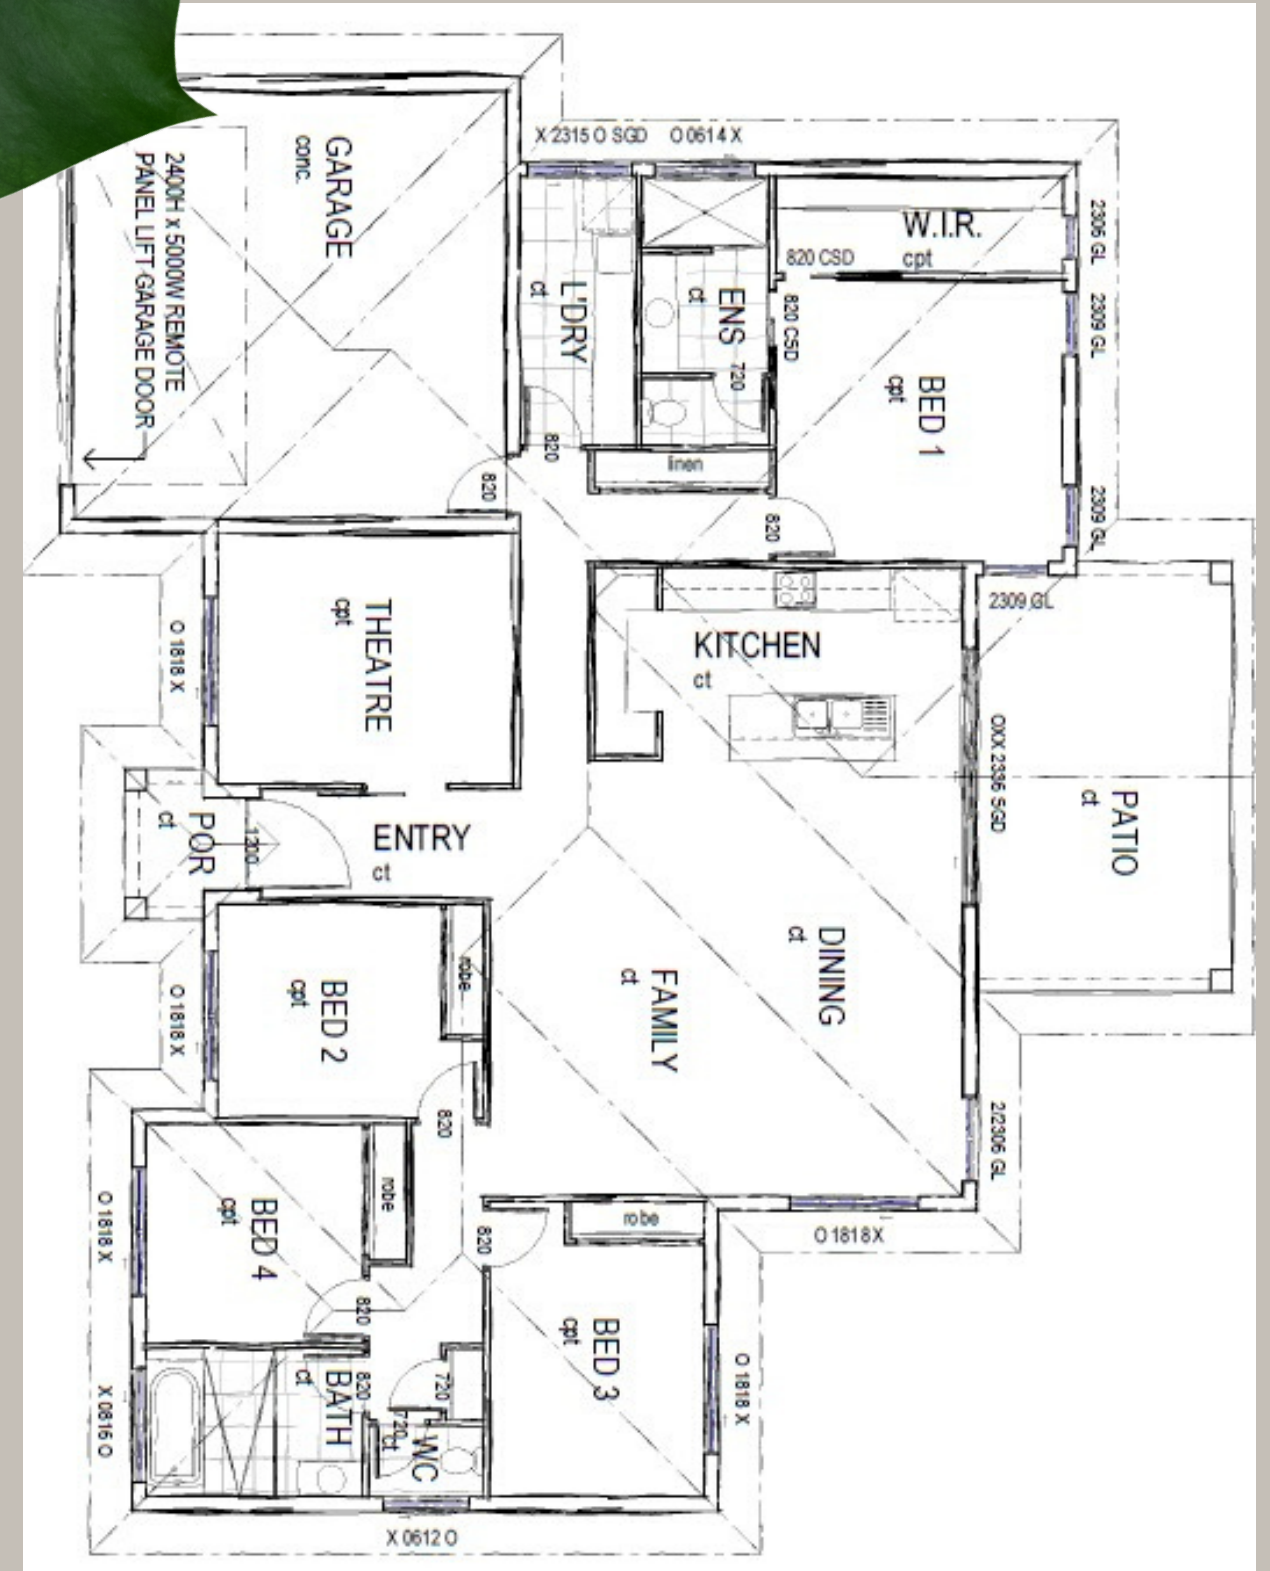

*Example only

Fendi

- Fully air-conditioned
- Open plan living
- Ensuite to main bedroom
- Stone bench top kitchen with walk in pantry
- Custom cabinetry throughout
- Exposed aggregate driveway
- Media Room
- Quality fixtures and fittings
- 2.7m ceiling heights

- 4
- 2
- 2