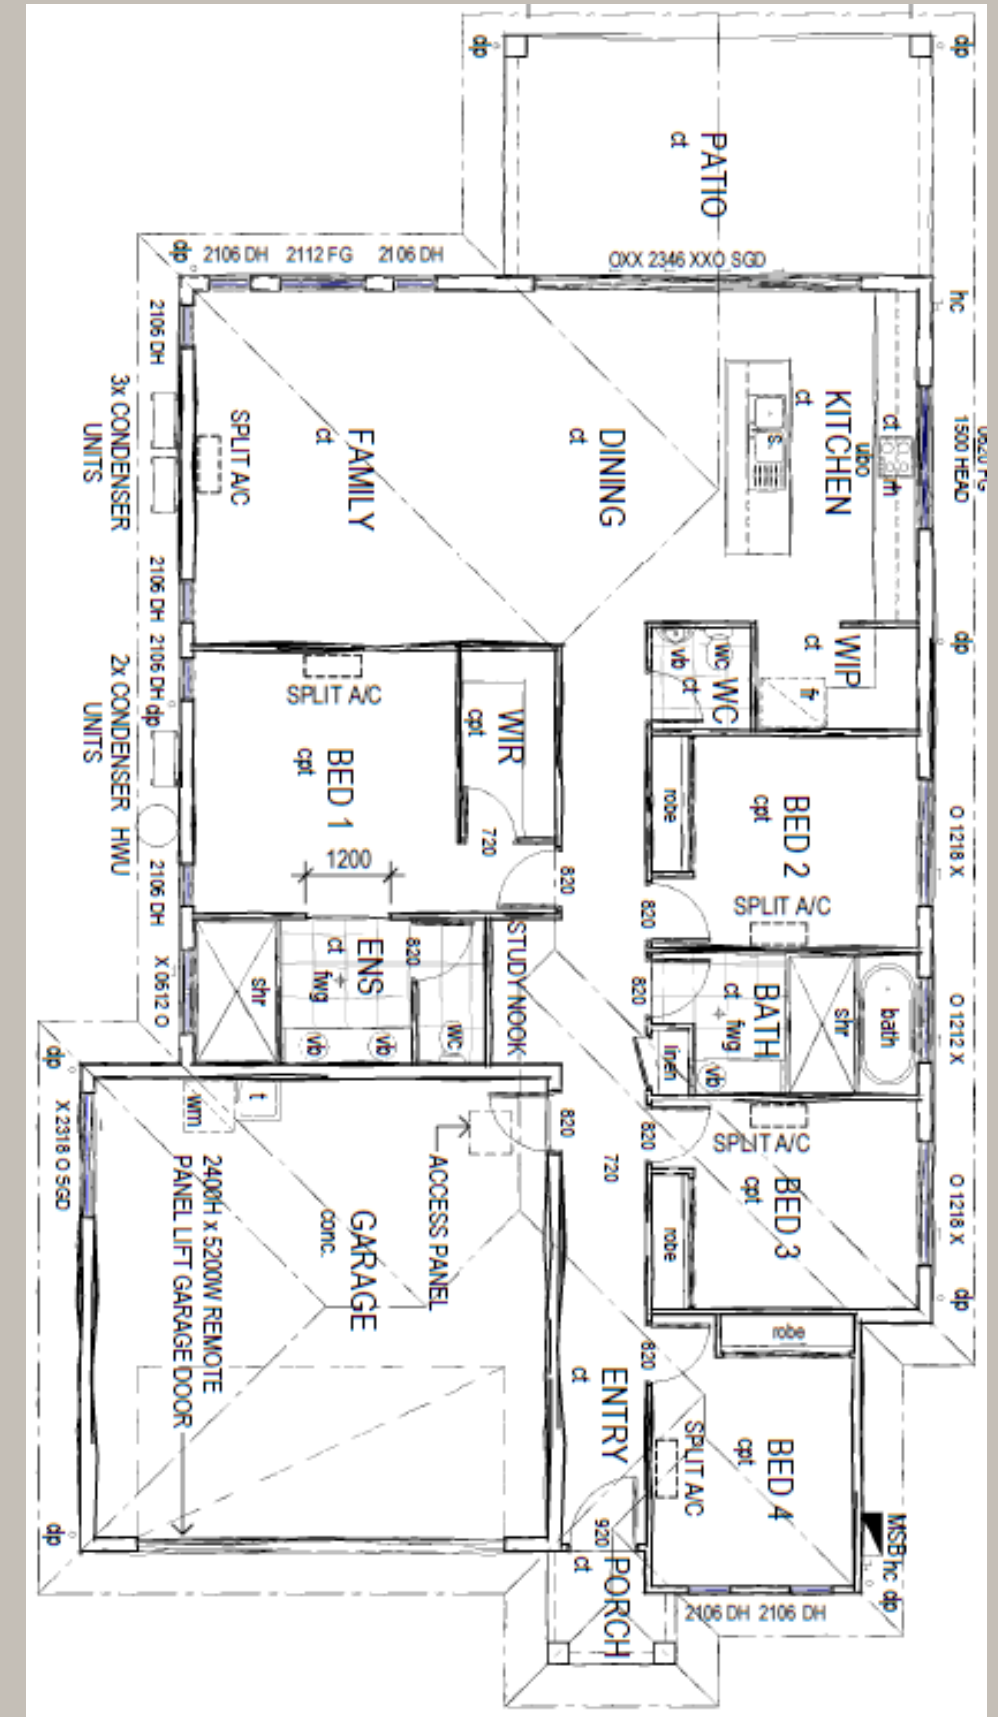

*Example only

Bettina I

- Fully air-conditioned
- Open plan living
- Ensuite to main bedroom
- Stone bench top kitchen with walk in pantry
- Custom cabinetry throughout
- Exposed aggregate driveway
- Quality fixtures and fittings
- 2.7m ceiling heights

4 

2.5 

2 